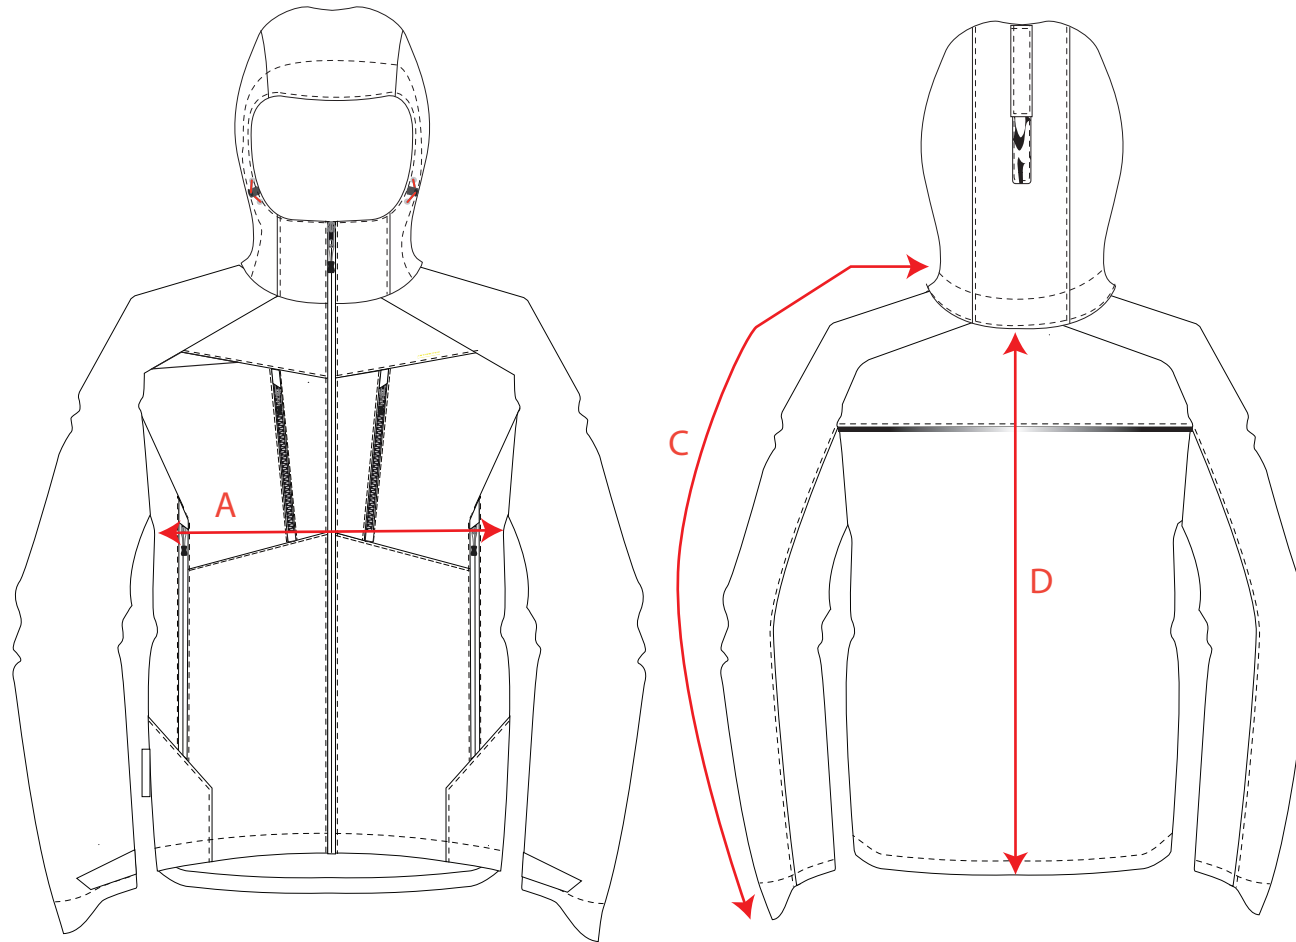

STYLE NO:	DX460	DESCRIPTION:	DX4 WINTER JACKET
-----------	-------	--------------	-------------------

Measurements							
		S	M	L	XL	2XL	3XL
JACKET CHEST	A	110	118	126	138	146	154
CENTRE BACK NECK TO CUFF (OVERARM SLEEVE LENGTH)	C	93.5	95	96.5	98	99.5	101
NAPE TO HEM (CENTRE BACK LENGTH)	D	80.5	82	83.5	85	86.5	88